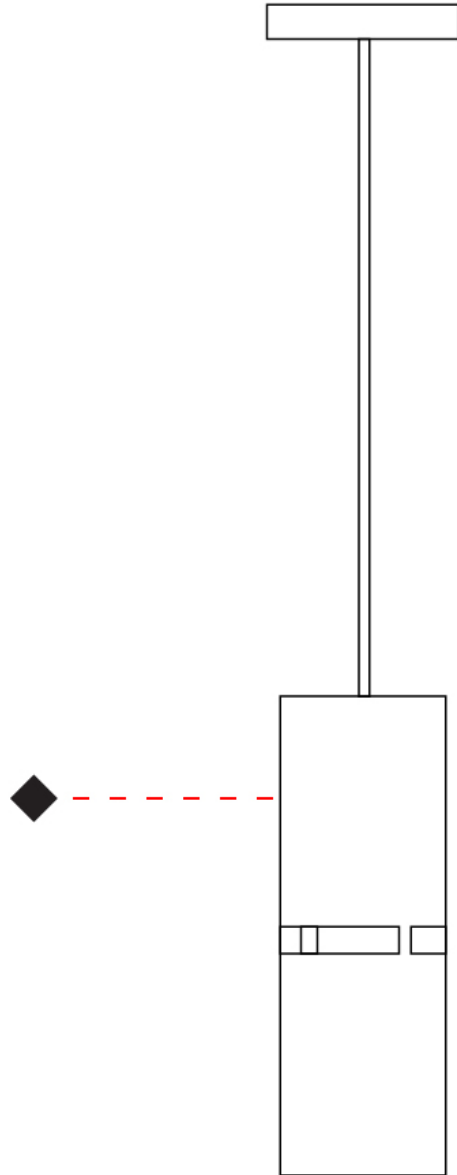

LUZ OCULTA METAL SUSPENSION

D51034-

PROJECT

TYPE

SPECIFIER

QUANTITY

DATE

D